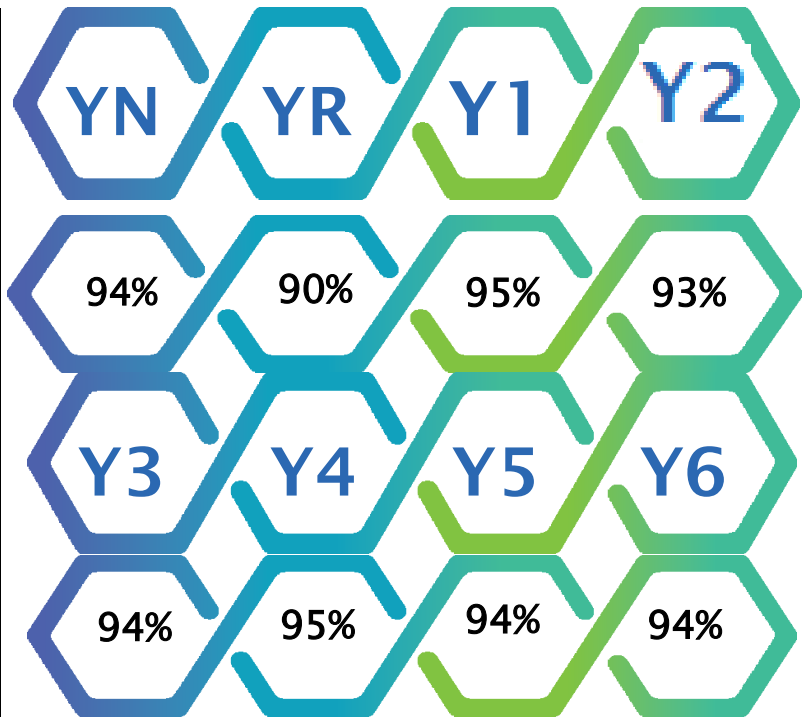

Extreme Weather

It is cold at the moment, therefore please ensure that your child has a warm coat, with a clearly labelled hat, scarf and gloves. If school does need to be closed for Health and Safety reasons due to significant snowfall, or extreme weather conditions a decision will be made by 7.30am in the morning at the very latest. Any closure notification will be posted on the Sandwell Council Facebook page and a text message will be sent out.

Diary Dates

21st January	World Religion Day
28th January	Year 2 Class Worship
7th February	History Theme Week
11th February	Year 4 Class Worship
18th February	School closes for half term
28th February	School re-opens
3rd March	World Book Day
8th March	Safer Internet Day
14th March	Science Week begins
18th March	Year 3 Class Worship
25th March	Year 1 Class Worship
28th March	Nursery Parent Meeting Week
29th March	Parent Meetings
30th March	Parent Meetings
8th April	Easter Celebration School closes for the Easter holiday
25th April	School re-opens for the Summer term
2nd May	Early Bank Holiday Celebration School closed
3rd May	KS1 Testing Period
6th May	Year 5 Class Worship
9th May	KS2 SATs Week
17th May	Whole School Photographs
27th May	Year 6 Class Worship Queens Platinum Jubilee Celebrations School closes for half term
13th June	School re-opens
21st June	Sports Day
22nd July	School closes for the Summer holidays

Attendance

The attendance above is the attendance for each year group for the previous week
There is a class reward prize for the class with the highest attendance throughout the term.

Times Tables Rock Star of the Week	Spelling Shed Star of the Week
Jorja-Leigh Mullings	Georgia Roper
Top Times Tables Class	Top Spellings Class
Year 3	Year 2