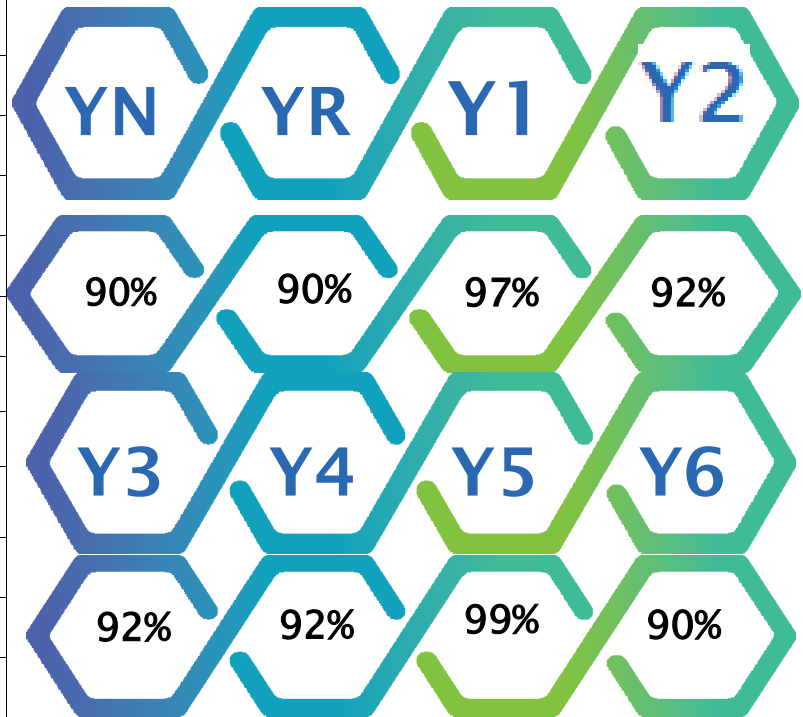

Nursery Places 2022– 2023

If you require a Nursery place for the coming academic year, please fill in an application form available from school as soon as possible.

Chinese New Year

I am sure that we are all looking forward to Year Two leading our Worship tomorrow, celebrating the Chinese New Year.

Attendance

The attendance above is the attendance for each year group for the previous week
There is a class reward prize for the class with the highest attendance throughout the term.

Times Tables Rock Star of the Week	Spelling Shed Star of the Week
Thomas Murphy	Harrison Griffin
Top Times Tables Class	Top Spellings Class
Year 4	Year 2