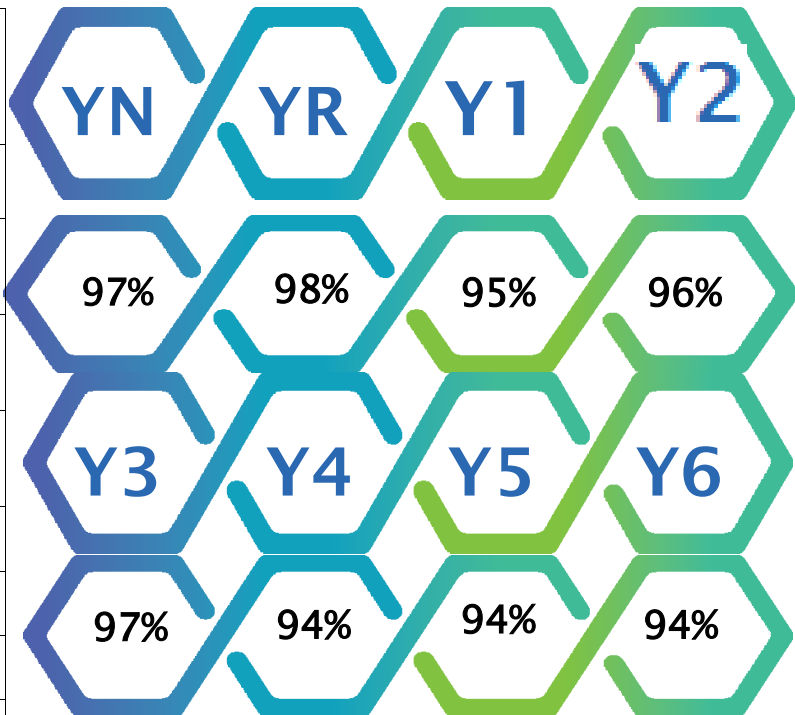

# Attendance

The attendance above is the attendance for each year group for the previous week  
There is a class reward prize for the class with the highest attendance throughout the term.

<b>Times Tables Rock Star of the Week</b>	<b>Spelling Shed Star of the Week</b>
Charlie Ruston	Harrison Griffin
<b>Top Times Tables Class</b>	<b>Top Spellings Class</b>
Year 4	Year 2