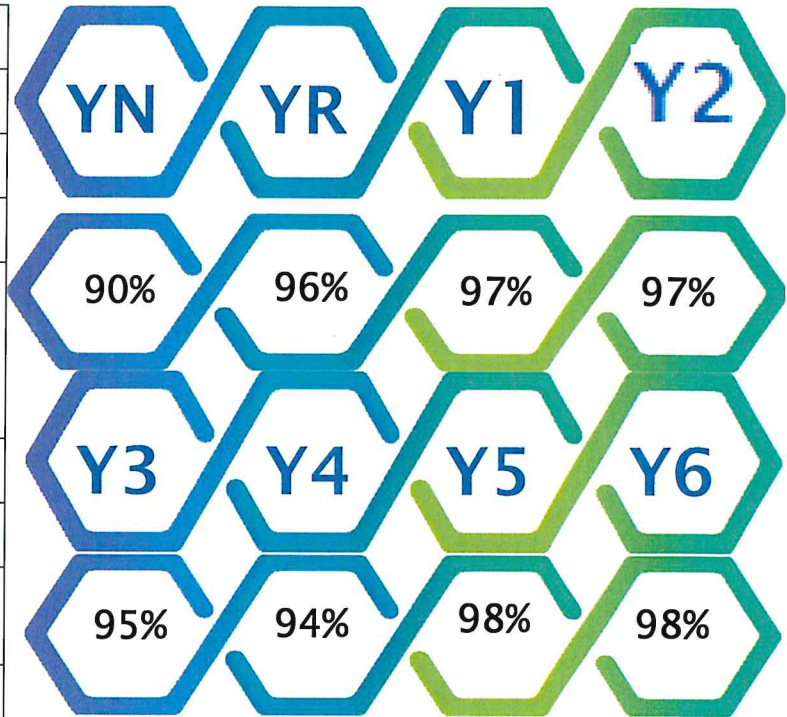

Diary Dates

3rd May	KS1 Testing Period
6th May	Year 5 Class Worship
9th May	KS2 SATs Week
17th May	Whole School Photographs
27th May	Year 6 Class Worship Queens Platinum Jubilee Celebration Day School closes for half term
13th June	School re-opens
21st June	Sports Day
22nd July	School closes for the Summer holidays
5th September	Start of Autumn Term 2022-2023
21st October	School closes for Half Term
31st October	School re-opens
16th December	School closes for Christmas holiday
3rd January 2023	School reopens for Spring Term
17th February	School closes for half term
27th February	School re-opens
31st March	School closes for Easter holiday
17th April	School reopens for Summer Term
26th May	School closes for Half Term
12th June	School re-opens
25th July	School closes for Summer holidays

Attendance

The attendance above is the attendance for each year group for the previous week
There is a class reward prize for the class with the highest attendance throughout the term.

Times Tables Rock Star of the Week	Spelling Shed Star of the Week
Emily Bain	Georgia Roper
Top Times Tables Class	Top Spellings Class
Year 4	Year 2

Principal Awards

YN	Maksymilian Berlik
YR	Brendon Adams-Bennett
Y1	Matilda Brennan
Y2	Fraizer Geddes
Y3	Archie Barton
Y4	Isabella Clews
Y5	Zakiah Seales
Y6	Amy Hodgkisson