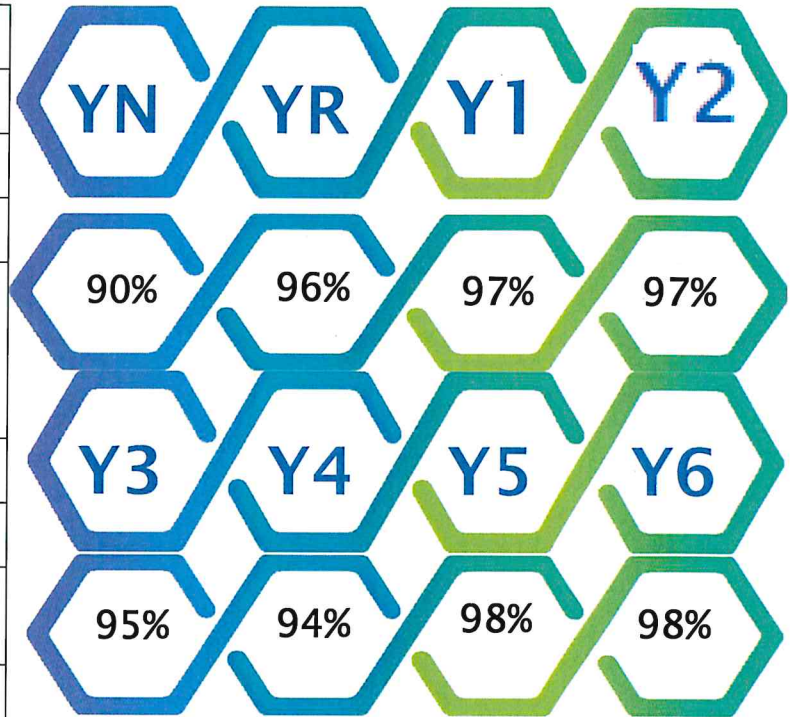

Go Play

The Go Play timetable has been circulated, however, there is an extra session this Friday afternoon 6th May at Glebfields Library from 1.30pm to 4.00pm. All children who attend must be accompanied by an adult.

Attendance

The attendance above is the attendance for each year group for the previous week
There is a class reward prize for the class with the highest attendance throughout the term.

Times Tables Rock Star of the Week	Spelling Shed Star of the Week
Emily Bain	Georgia Roper
Top Times Tables Class	Top Spellings Class
Year 4	Year 2