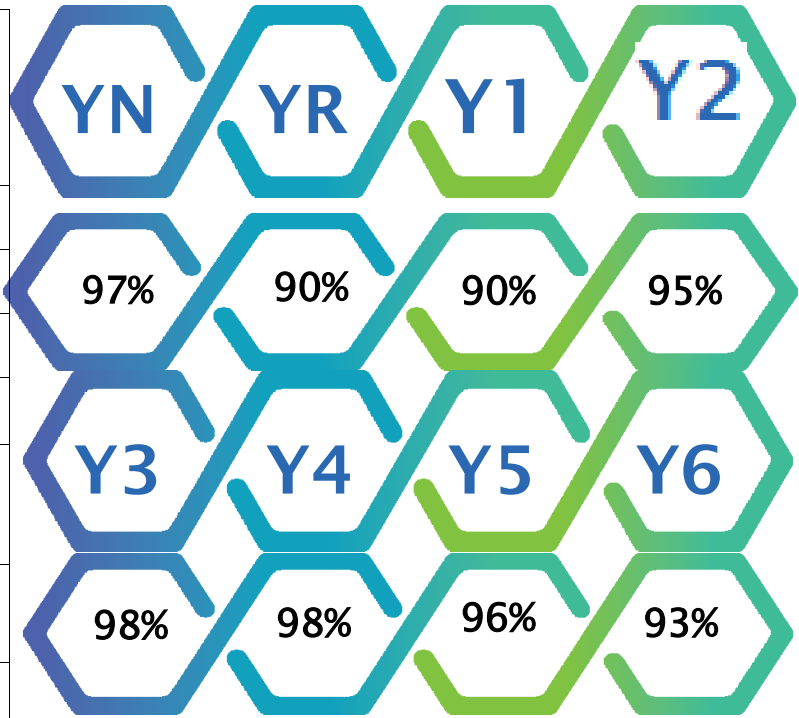

Diary Dates

27th May	Year 6 Class Worship Queens Platinum Jubilee Celebration Day School closes for half term
13th June	School re-opens
17th June	Father's Day Gift Shop
21st June	Sports Day
20th July	Year 6 Leaver's Service
22nd July	Year 6 Leaver's Breakfast School closes for the Summer holidays
5th September	Start of Autumn Term 2022-2023
21st October	School closes for Half Term
31st October	School re-opens
16th December	School closes for Christmas holiday
3rd January 2023	School reopens for Spring Term
17th February	School closes for half term
27th February	School re-opens
31st March	School closes for Easter holiday
17th April	School reopens for Summer Term
26th May	School closes for Half Term
12th June	School re-opens
25th July	School closes for Summer holidays

Attendance