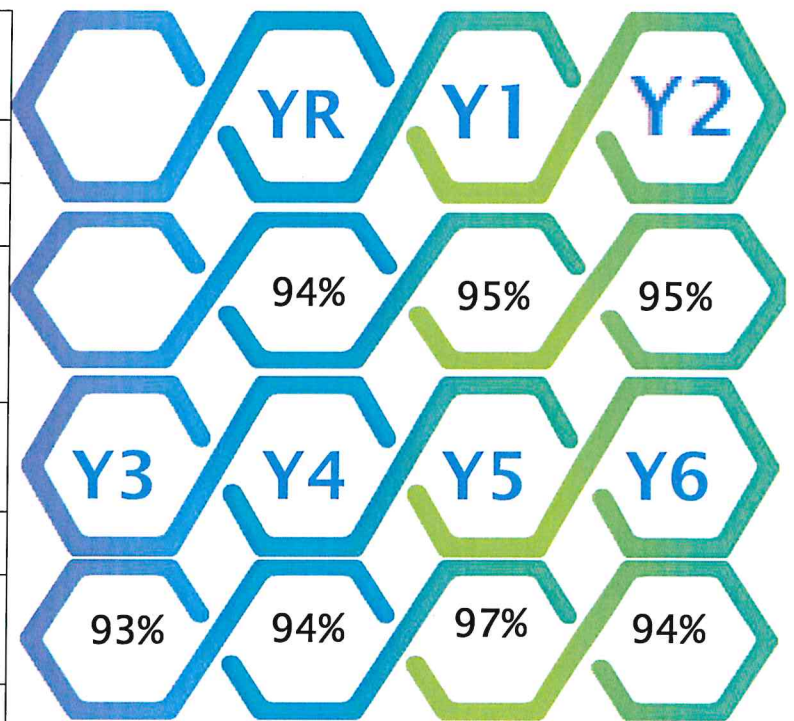

Safer Internet Day

Safer Internet Day 2023 has taken place this week with celebrations and learning based around the theme 'Want to talk about it? Making space for conversations about life online'. You can see some of our work on [twitter](#)

Attendance

The attendance above is the attendance for each year group for the previous academic year. We reward all children with 100% attendance during the term with a prize. There is also a class reward prize for the class with the highest attendance throughout the term.