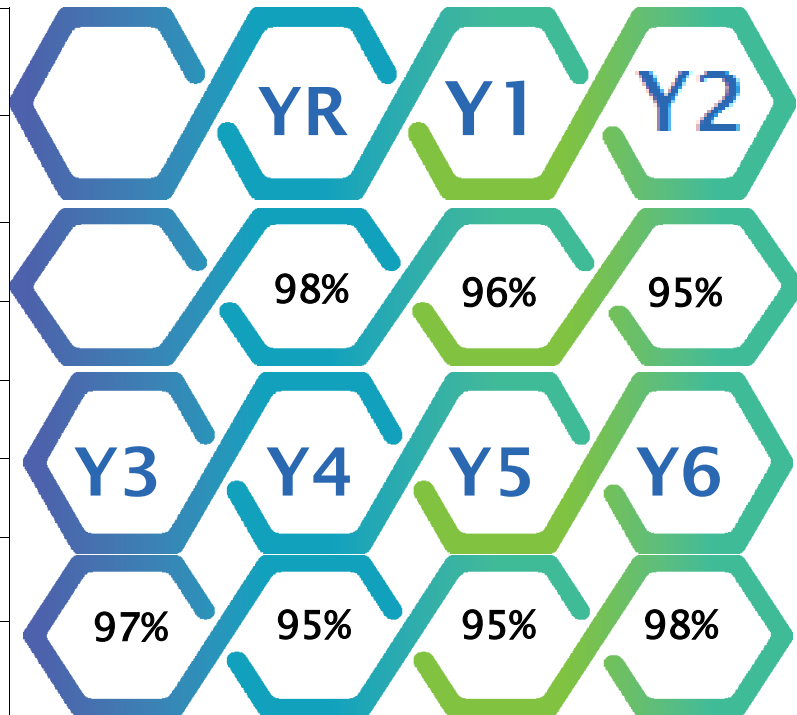

Diary Dates

29th September	Macmillan Non Uniform Day – Green Theme
13th October	Non Uniform Day– Donations for Harvest
20th October	Harvest Service 9.00am
24th October	Parent Meetings
25th October	Parent Meetings
27th October	School closes for Half Term
6th November	School re-opens
22nd December	School closes for Christmas Holidays
8th January 2024	School re-opens
9th February	School Closes for half term
19th February	School re-opens
22nd March	School closes for Easter holidays
8th April	School re-opens
6th May	Bank Holiday– School closed
24th May	School closes for half term
10th June	School re-opens
19th July	School closes for Summer Holidays

Attendance

The attendance above is the attendance for each year group for the previous week
We reward all children with 100% attendance during the term with a prize.
There is also a class reward prize for the class with the highest attendance throughout the term.

Times Tables Rock Star/Numbots Star of the Week	Spelling Shed Star of the Week
Finley Mallin	Macie-Anne Wood
Top Times Tables Class	Top Spellings Class
Year 1	Year 3