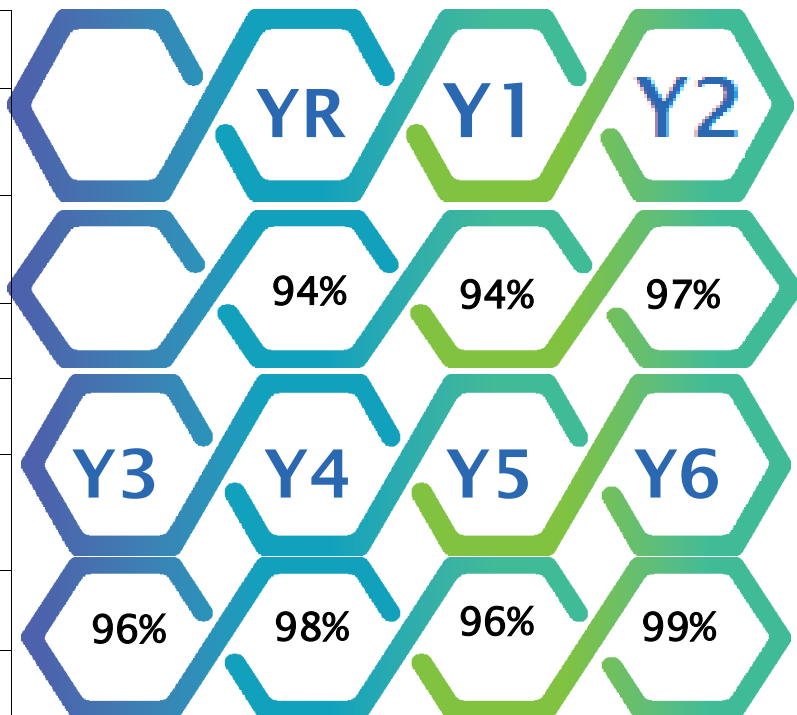

Remembrance Worship

When we return to school after half term our Remembrance Service will be on Friday 10th November at 8.55am; all are welcome to attend.

Diary Dates

Attendance

26th October	Last Y6 Swimming session
27th October	Diwali Theme Lunch School closes for Half Term
6th November	Bonfire Theme Lunch School re-opens
9th November	Y5 Swimming begins
10th November	Remembrance Service
17th November	Children In Need– Non uniform Day
29th November	EY/KS1 Maths Workshop
22nd December	School closes for Christmas Holidays
8th January 2024	School re-opens
9th February	School Closes for half term
19th February	School re-opens
22nd March	School closes for Easter holidays
8th April	School re-opens
6th May	Bank Holiday– School closed
24th May	School closes for half term
10th June	School re-opens
19th July	School closes for Summer Holidays

The attendance above is the attendance for each year group for the previous week. We reward all children with 100% attendance during the term with a prize. There is also a class reward prize for the class with the highest attendance throughout the term.