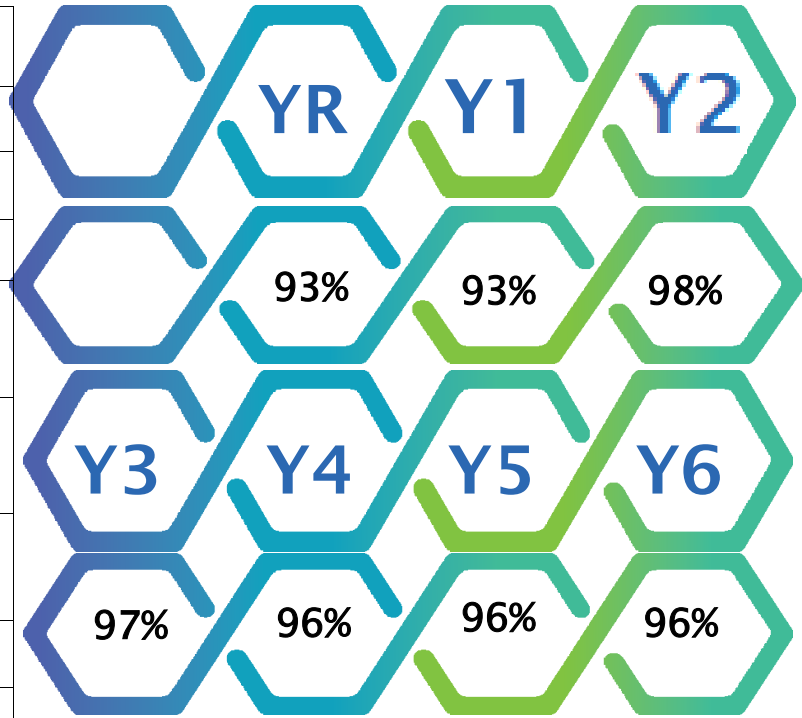

Diary Dates

29th November	EY/KS1 Maths Workshop
1st December	Christingle Service
6th December	KS2 Maths Workshop
7th December	Christmas Jumper Day
12th December	EY/KS1 Nativity– Y2 & Y1 parents
13th December	EY/KS1 Nativity– Reception parents
15th December	Y6 Class Worship EY/KS1 Santa Visit
18th December	Christmas Film Night
19th December	Flip & Dippy Show and Disco
20th December	Breakfast with Santa
22nd December	School closes for Christmas Holidays
8th January 2024	School re-opens
9th February	School Closes for half term
19th February	School re-opens
22nd March	School closes for Easter holidays
8th April	School re-opens
6th May	Bank Holiday– School closed
24th May	School closes for half term
10th June	School re-opens
19th July	School closes for Summer Holidays

Attendance