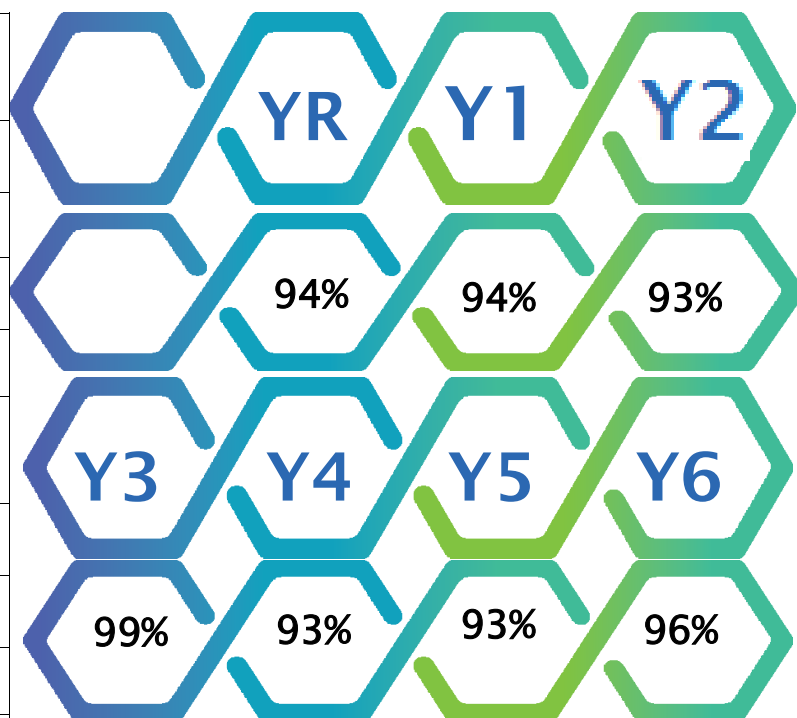

Diary Dates

2nd February	Year 2 Class Worship NSPCC Numbers Day
5th February	Year 6 Parent meetings
6th February	Year 6 Parent meetings
7th February	R-Y5 Parent meetings
8th February	R-Y5 Parent meetings
9th February	Year 4 Class Worship School Closes for half term
19th February	School re-opens
7th March	World Book Day
8th March	Year 3 Class Worship
15th March	Year 1 Class Worship
22nd March	Easter Celebration School closes for Easter holidays
8th April	School re-opens
26th April	Year 5 Class Worship
6th May	Bank Holiday– School closed
7th May	Whole School Photographs
13th May	KS2 SATs week
24th May	School closes for half term
10th June	School re-opens
18th June	Sports Day
3rd July	Sharing of Work Evening
5th July	Reception Class Worship
17th July	Year 6 Leavers Worship
19th July	School closes for Summer Holidays

Attendance