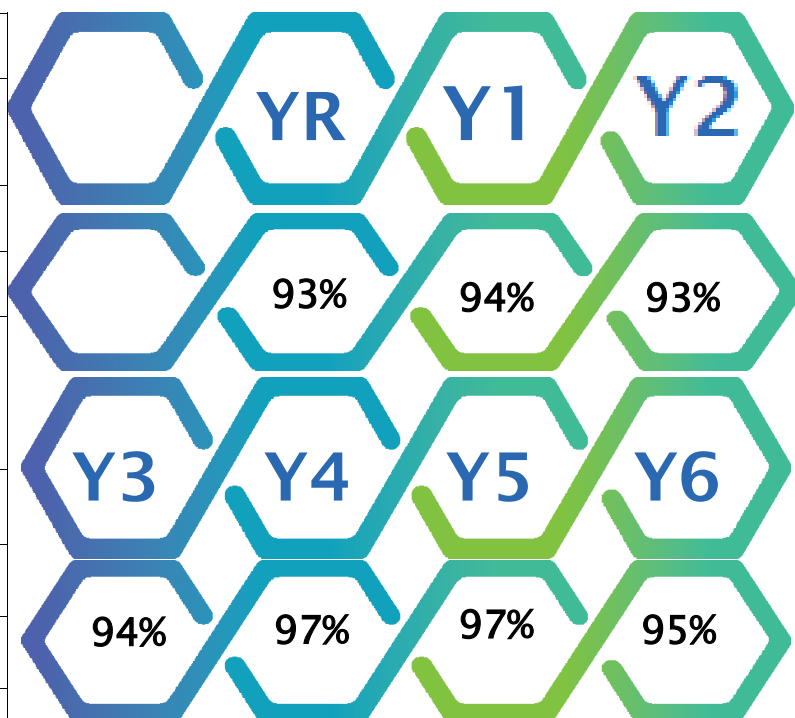

Diary Dates

18th April	Y5 Swimming begins
23rd April	Whole School Shakespeare Workshop
25th April	Whole School Photographs
26th April	Reception Class Worship
2nd May	Polling Day– School closed to all classes apart from Year 6
6th May	Bank Holiday– School closed
13th May	KS2 SATs week
24th May	School closes for half term
10th June	School re-opens Phonics Screening Check Week– Y1 Times tables Check week– Y4
18th June	Sports Day
28th June	Year 5 Class Worship
3rd July	Sharing of Work Evening
12th July	Reception Class Graduation and Garden Party
17th July	Year 6 Leavers Worship
19th July	School closes for Summer Holidays

Attendance

The attendance above is the attendance for each year group for the previous week. We reward all children with 100% attendance during the term with a prize. There is also a class reward prize for the class with the highest attendance throughout the term.

Times Tables Rock Star/Numbots Star of the Week	Spelling Shed Star of the Week
Joeleigh Attwell	Olivia-Grace Clements
Top Times Tables Class	Top Spellings Class
Year 4	Year 4