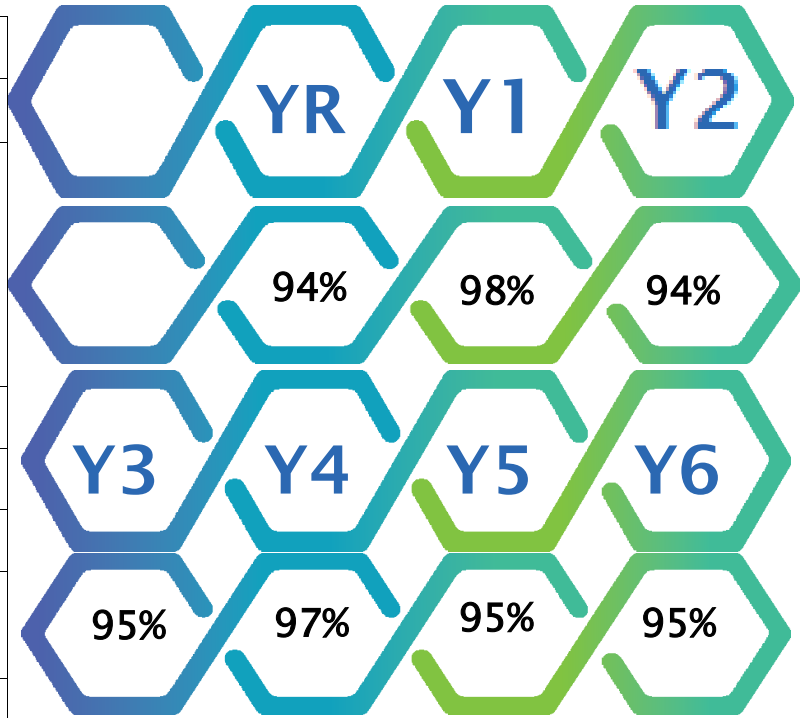

Diary Dates

Attendance

13th May	KS2 SATs week
24th May	School closes for half term
10th June	School re-opens Phonics Screening Check Week– Y1 Times tables Check week– Y4
18th June	Sports Day
28th June	Year 5 Class Worship
3rd July	Sharing of Work Evening
12th July	Reception Class Graduation and Garden Party
17th July	Year 6 Leavers Worship
19th July	School closes for Summer Holidays
2nd September 2024	School re-opens
25th October	School closes for half term
4th November	School re-opens
20th December	School closes for Christmas holiday
6th January 2025	School re-opens-Spring Term
14th February	School closes for half term
24th February	School re-opens
11th April	School closes for Easter holiday
28th April	School re-opens– Summer Term
5th May	School closed– Bank Holiday
23rd May	School closes for half term
9th June	School re-opens
18th July	School closes for Summer Holidays

The attendance above is the attendance for each year group for the previous week. We reward all children with 100% attendance during the term with a prize. There is also a class reward prize for the class with the highest attendance throughout the term.

Times Tables Rock Star/Numbots Star of the Week	Spelling Shed Star of the Week
Braydon Shelley	Cody Palmer
Top Times Tables Class	Top Spellings Class
Year 4	Year 6

Principal Awards

YR	Karam AlBatoushi
Y1	Aliya Munsaf
Y2	Jenson Steadman
Y3	Braydon Shelley
Y4	Divine Karunwi
Y5	Miles Johnson
Y6	Isabella Clews