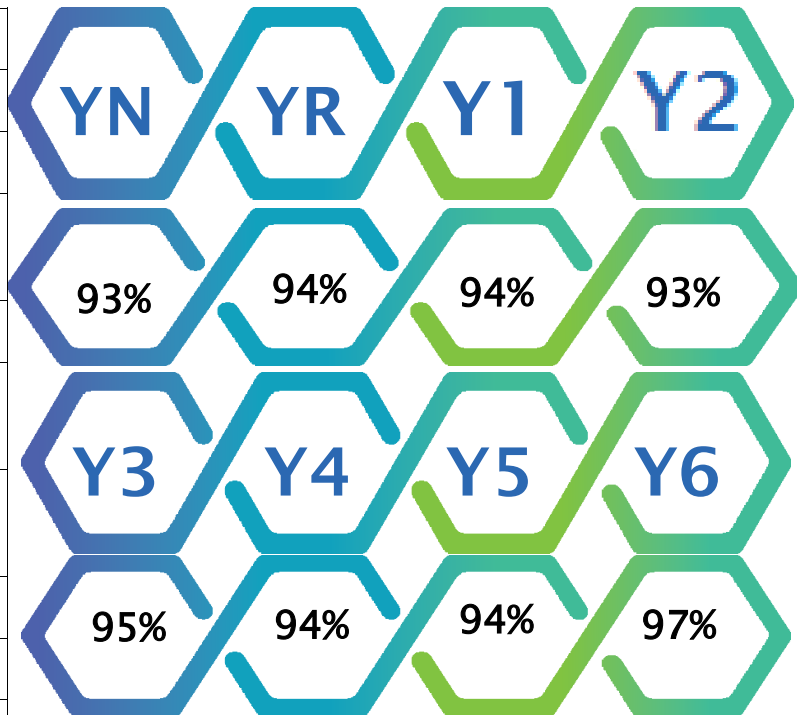

Diary Dates

18th June	Sports Day
28th June	Year 5 Class Worship
3rd July	Sharing of Work Evening
12th July	Reception Class Graduation and Garden Party
17th July	Year 6 Leavers Worship
19th July	School closes for Summer Holidays
2nd September 2024	School re-opens
25th October	School closes for half term
4th November	School re-opens
20th December	School closes for Christmas holiday
6th January 2025	School re-opens-Spring Term
14th February	School closes for half term
24th February	School re-opens
11th April	School closes for Easter holiday
28th April	School re-opens– Summer Term
5th May	School closed– Bank Holiday
23rd May	School closes for half term
9th June	School re-opens
18th July	School closes for Summer Holidays

Attendance

The attendance above is the attendance for each year group for the previous week. We reward all children with 100% attendance during the term with a prize. There is also a class reward prize for the class with the highest attendance throughout the term.