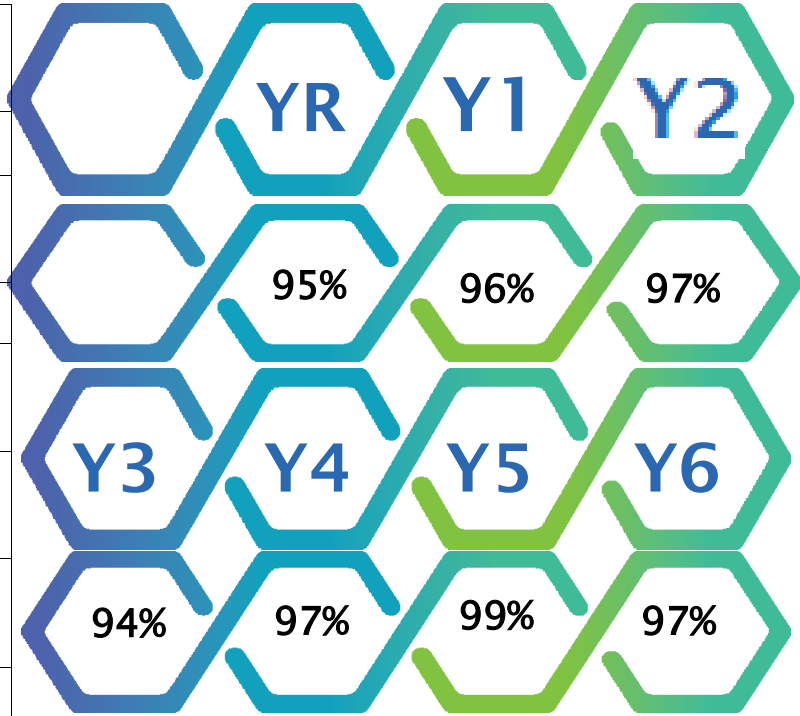

Leading Parent Partnership Award

2025 - 2028

Comic Relief RED Theme Non-Uniform Day 21st March

Diary Dates

21st March	Red Nose Day Non Uniform Day– Silver coin donation
28th March	Y1 Class Worship 9.00am
4th April	Non Uniform Day– Easter Chocolate donation
7th April	Whole School Photographs
9th April	Reception Easter Bonnet Parade 9.00am
10th April	Easter Celebration 9.00am Chocolate Bingo 3.30pm
11th April	School closes for Easter holiday
28th April	School re-opens– Summer Term
5th May	School closed– Bank Holiday
12th May	KS2 SATs Week
19th May	Y6 Bikeability
23rd May	School closes for half term
9th June	School re-opens
17th June	Sports Day– EY/KS1-am and KS2- pm
18th July	School closes for Summer Holidays

Attendance

The attendance above is the attendance for each year group for the previous week. We reward all children with 100% attendance during the term with a prize. There is also a class reward prize for the class with the highest attendance throughout the term.

Times Tables Rock Star/Numbots Star of the Week	Spelling Shed Star of the Week
Alfie Green	Caitlyn Stevens
Top Times Tables Class	Top Spellings Class
Year 4	Year 5

Principal Awards

YR	Ekam Singh Mattu
Y1	Solomon Hallard-Keiten
Y2	Shanayah Bognini
Y3	Archie Norton
Y4	Violet Collins
Y5	Lily Marsh
Y6	Ruby Fox